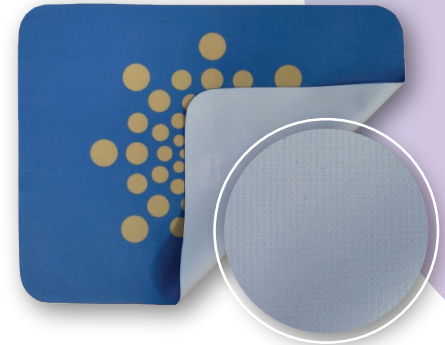

220 mm

170 mm

~1 mm

~374 cm²

Podkładka 3w1

Podkładka | Ścierzeczka | Osłona na monitor

Nadruk: Full color

Mouse pad 3in1

Mouse pad | Cloth | Monitor cover

Inprint: Full color

Mauspad 3in1

Mauspad | Putztuch | Monitorabdeckung

Drucken: CMYK-Farben

*Przykładowy nadruk

*Sample of printing

*Ein Beispiel für das Drucken

PVC MOUSE PAD

PVC welded mousepads are available in two basic variants: three-layer (with a cardboard insert) and two-layer (with printed PCV foil).

There are also versions: glued and slim. Comes in many sizes, including large desk pads.